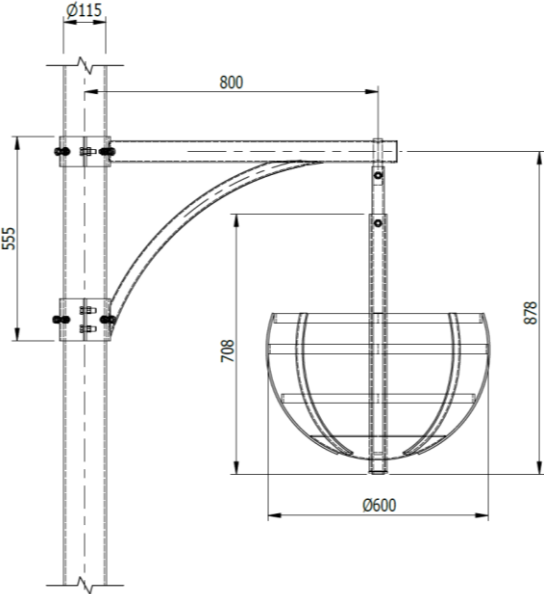

Hanging Flower Basket

EM470

EMERDYN

02 9534 1314

sales@emerdyn.com.au

Standard Specifications:

- Dimensions: 600mm
- Frame: hot dip galvanised steel
- Finish: natural/raw

Options:

- Dimensions: custom
- Finish: powder coated
- Arms: EM475 Post-fixed, EM476 Wall-fixed

EM470 Hanging Flower Basket with EM475 Post-fixed Arm option (arm with powdercoat option to match existing structure)

EM470 Hanging Flower Basket with EM476 Wall-fixed Arm option

Hanging Flower Basket

EM470

Dimensions

EM470 Hanging Flower Basket with EM475 Post-fixed Arm

EM470 Hanging Flower Basket with EM476 Wall-fixed Arm