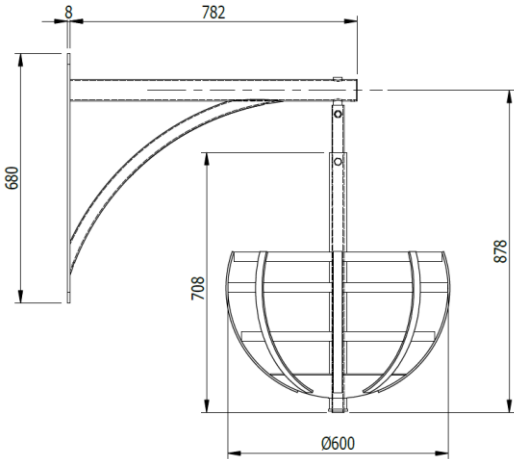

Hanging Flower Basket

EM470

EMERDYN

02 9534 1314

sales@emerdyn.com.au

Standard Specifications:

- Dimensions: 600mm
- Frame: hot dip galvanised steel
- Finish: natural/raw

Options:

- Dimensions: custom
- Finish: powder coated
- Arms: EM475 Post-fixed, EM476 Wall-fixed

EM470 Hanging Flower Basket with EM475 Post-fixed Arm option (arm with powdercoat option to match existing structure)

EM470 Hanging Flower Basket with EM476 Wall-fixed Arm option

Hanging Flower Basket

EM470

Dimensions

EM470 Hanging Flower Basket with EM475 Post-fixed Arm

EM470 Hanging Flower Basket with EM476 Wall-fixed Arm